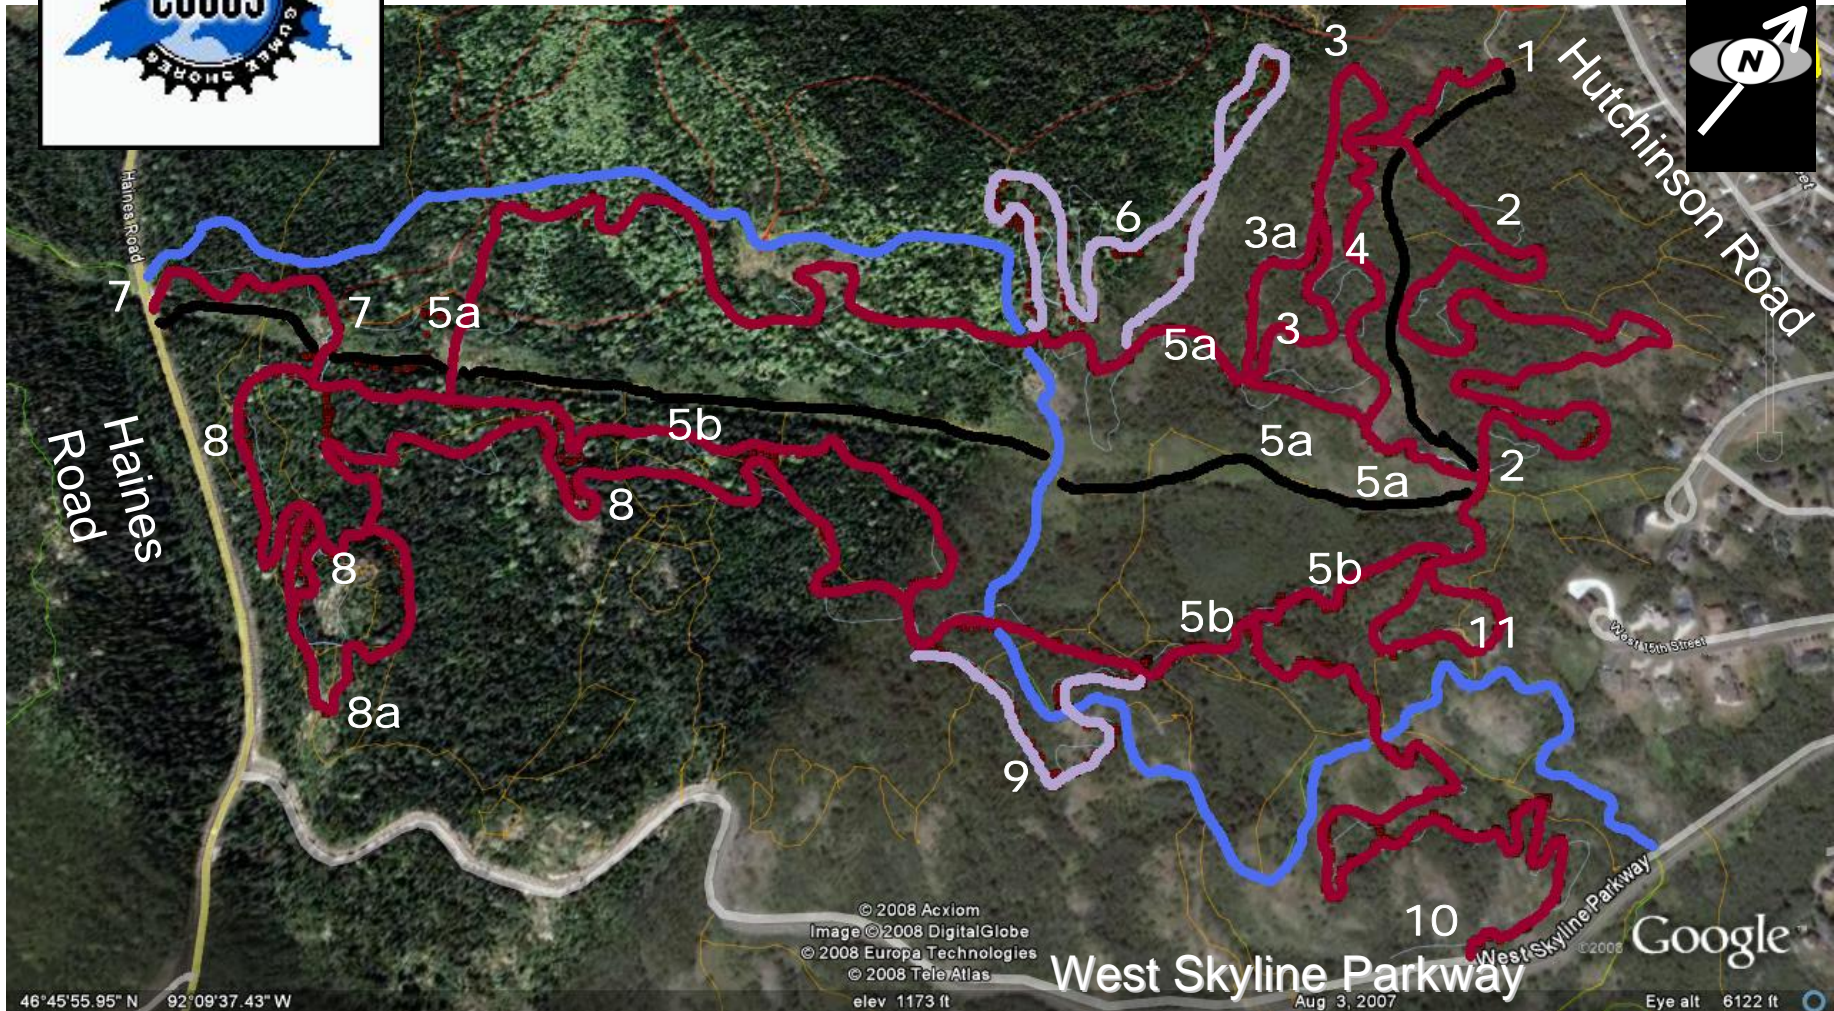

Piedmont Mountain Bike Trails

-  Piedmont Mtn. Bike Trail System
-  Superior Hiking Trail
-  State Trail/Power lines
-  Future Mtn. Bike Trail

- | | |
|---|--|
| 1. Piedmont Bike/Ski Parking Lot...Begin on State Trail | 7. Huckfinn—Haines Road Access  |
| 2. Deerslayer  | 8. Brewers Park  8a. Brewers Peak  |
| 3. Scarface  3a. Scarface Bypass  | 9. Future Trail (you build it, you name it!)  |
| 4. Red Dress  | 10. Skyline Climb—Skyline access  |
| 5. Stovetop Loop a. Upper Burner b. Lower Burner  | 11. NIMBY  |
| 6. Merritt Creek (Future Trail)  |  Intermediate |
| |  Expert |